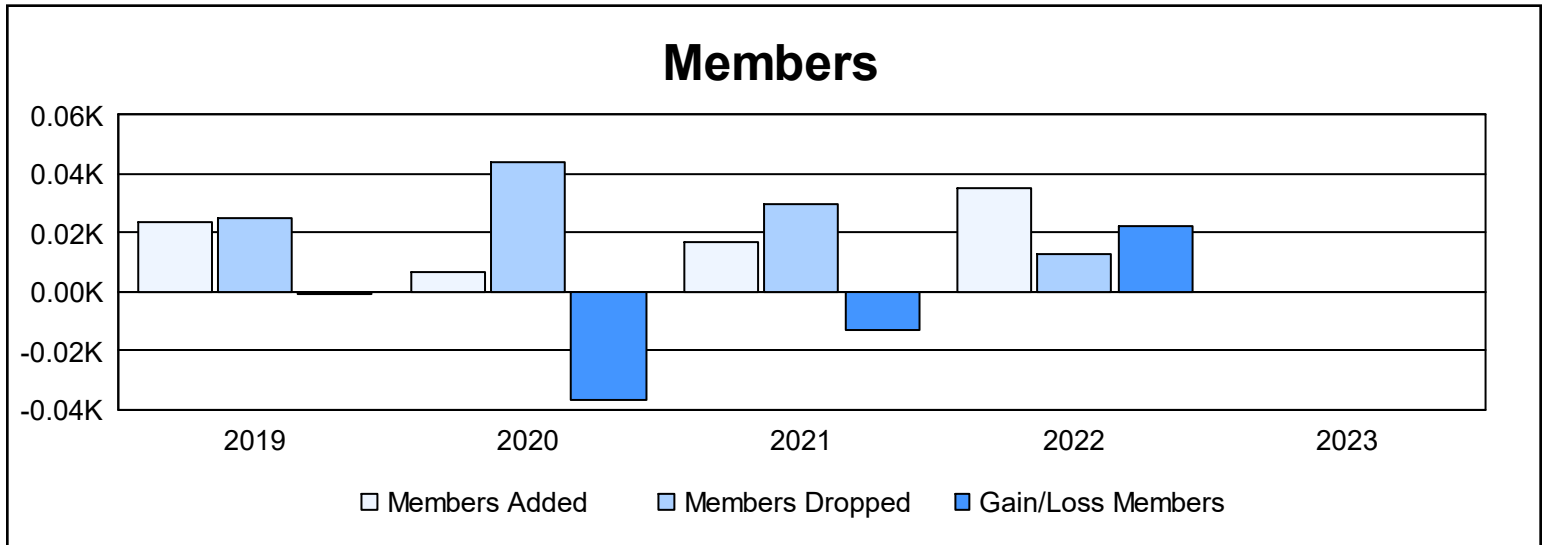

Year	New Clubs	Dropped Clubs	Gain/ Loss Clubs	New Members	Charter Members	Reinstate Members	Transfer Members	Total Member Added	Total Members Dropped	Gain/ Loss Members
2018-2019	0	1	-1	23	0	1	0	24	25	-1
2019-2020	0	1	-1	7	0	0	0	7	44	-37
2020-2021	0	0	0	15	0	0	2	17	30	-13
2021-2022	0	0	0	27	0	1	7	35	13	22
2022-2023	0	0	0	0	0	0	0	0	0	0
<b>Average</b>	<b>0</b>	<b>0</b>	<b>0</b>	<b>14</b>	<b>0</b>	<b>0</b>	<b>2</b>	<b>17</b>	<b>22</b>	<b>-6</b>

### Membership Composition June 2023 Cumulative

New Members	0.0%
Charter Members	0.0%
Reinstate Members	0.0%
Transfer members	0.0%
Total:	100.0%