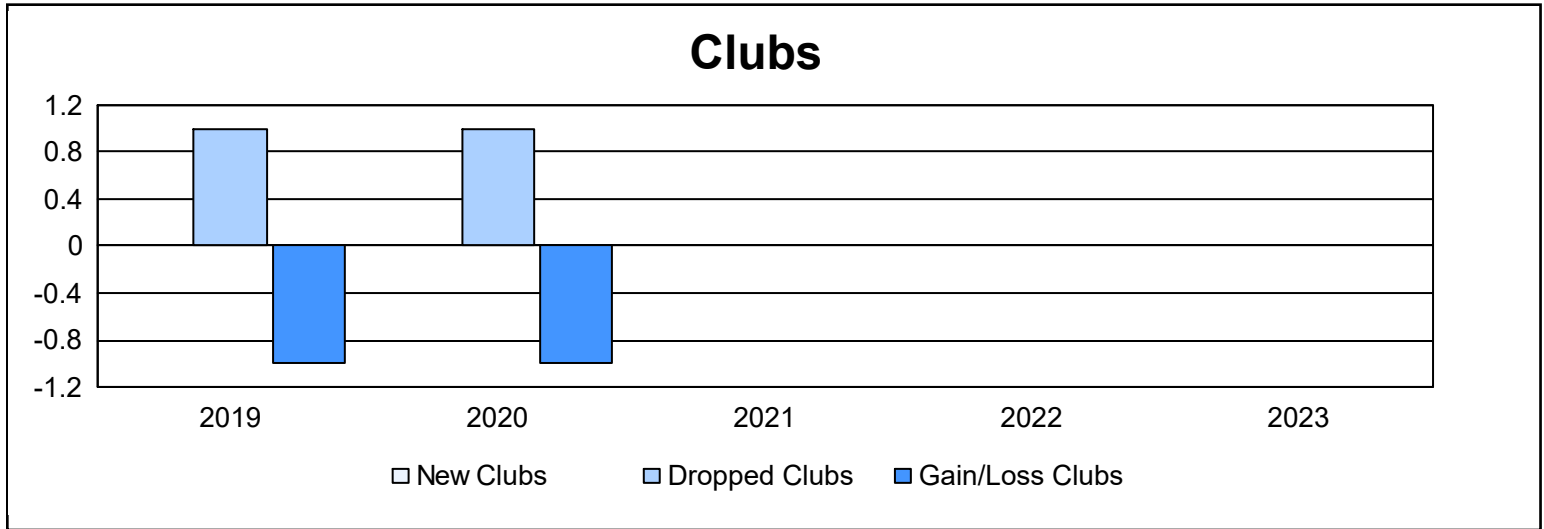

Year	New Clubs	Dropped Clubs	Gain/ Loss Clubs	New Members	Charter Members	Reinstate Members	Transfer Members	Total Member Added	Total Members Dropped	Gain/ Loss Members
2018-2019	0	1	-1	23	0	1	0	24	25	-1
2019-2020	0	1	-1	7	0	0	0	7	44	-37
2020-2021	0	0	0	15	0	0	2	17	30	-13
2021-2022	0	0	0	27	0	1	7	35	13	22
2022-2023	0	0	0	0	0	0	0	0	0	0
<b>Average</b>	<b>0</b>	<b>0</b>	<b>0</b>	<b>14</b>	<b>0</b>	<b>0</b>	<b>2</b>	<b>17</b>	<b>22</b>	<b>-6</b>

### Membership Composition June 2023 Cumulative

New Members	0.0%
Charter Members	0.0%
Reinstate Members	0.0%
Transfer members	0.0%
Total:	100.0%